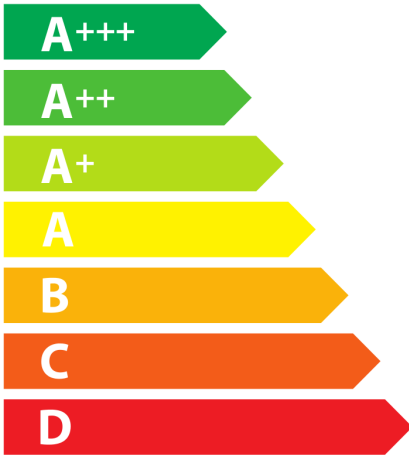

**ENERG**  
енергия · ενεργεια

Elica

E124XXI-038-002

**76**  
kWh/annum

Icon of a water tap with three droplets. Below it, the text 'AB**C**DEFG' indicates the water consumption class.

Icon of a light bulb. Below it, the text 'ABCD**E**FG' indicates the lighting class.

Icon of a water tap with a cross-hatched stopper and three droplets. Below it, the text 'ABC**D**EFG' indicates the water leakage class.

Icon of a speaker with sound waves. Below it, the text '**61** dB' indicates the sound power level.