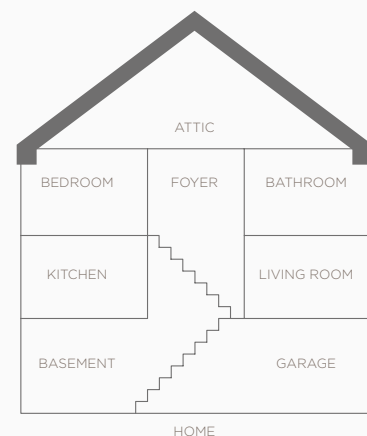

PRE-INSTALLATION

SNAP should communicate with the external surface of the building through a 120 mm hole, and should be linked to the power grid.

WHERE TO INSTALL

SNAP has been created for domestic and public spaces. Its advanced functionalities let SNAP bring concrete benefits in every environment in which it is installed. It is recommended, among others, for the kitchen, the living room, the bathroom, the bedroom, the office, every floor, including attics and basements.

TECHNICAL SHEET

TECHNICAL DATA

Supply Voltage (Vac):	230/50Hz
Power Consumption (W):	3 (min speed) - 7 (max speed)
Airflow (m3/h):	60 (min speed) - 150 (max speed)
Revolution (RPM)	1650±50 (min speed) - 2350±50 (max speed)
Pressure (Pa):	28 (min speed) - 56 (max speed)
Noise LW (dBa):	47 (min speed) - 60 (max speed)
Noise Lp at 3 mt (dBa):	27 (min speed) - 40 (max speed)

TECHNICAL DATA

Temperature:	-40°C to +125°C	
Humidity:	0 to 100%	
Air Quality:	Hydrogen (H2)	1 to 1000 ppm
	Carbon Monoxide (CO)	5 to 1000 ppm
	Propane (C3H8)	3 to 1000 ppm (10% LIE)
	Iso-Butane (C4H10)	5 to 1000 ppm (10% LIE)
	Ethanol (C2H6O)	1 to 1000 ppm
	Methane (CH4)	200 to 3000 ppm
	Ammonia (NH3)	5 to 1000 ppm

LIGHT SIGNALS

Active Functions:	RGB CENTRAL LED
Working and other states:	RGB CROWN LED

DIMENSIONS

Wide:	210 mm
Tall:	210 mm
Deep:	61+69 mm
Hole (Ø)	119 mm

SYSTEM REQUIREMENTS

Wi-Fi connection	
Smartphone or Tablet:	with iOS 7 or later - with Android 4.03 or later

WIRELESS

Supported Wireless Security:	open, WEP, WPA2
Working Wi-Fi Connection:	802.11 b/g/n @ 2.4 GHz
SSID:	not hidden
Wi-Fi enterprise connection:	not supported

TUTORIAL AREA

To know how to install and configure SNAP successfully visit snap.elica.com/en/support