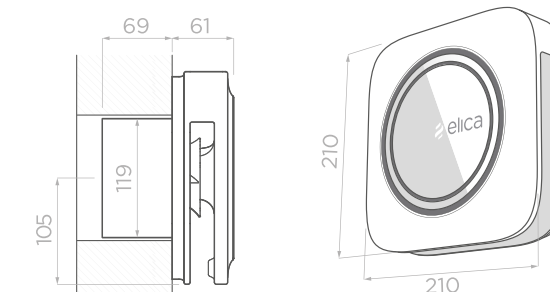

LIGHT SIGNALS

Active Functions:	RGB CENTRAL LED
Working and other states:	RGB CROWN LED

DIMENSIONS

Wide:	210 mm
Tall:	210 mm
Deep:	61+69 mm
Hole (Ø)	119 mm

SYSTEM REQUIREMENTS

Wi-Fi connection	
Smartphone or Tablet:	with iOS 7 or later - with Android 4.03 or later