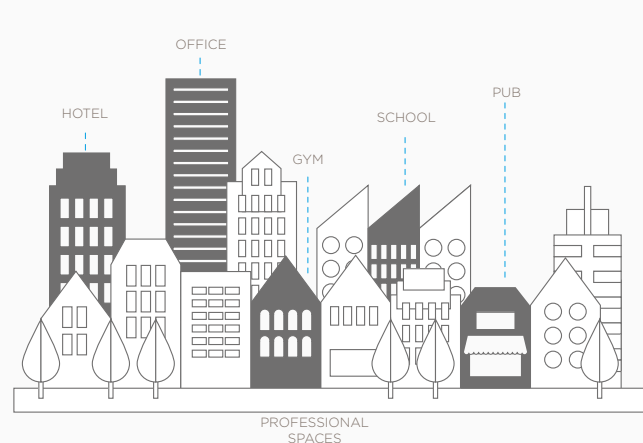

PRE-INSTALLATION

SNAP should communicate with the external surface of the building through a 120 mm hole, and should be linked to the power grid.

WHERE TO INSTALL

SNAP has been created for domestic and public spaces. Its advanced functionalities let SNAP bring concrete benefits in every environment in which it is installed. It is recommended, among others, for the kitchen, the living room, the bathroom, the bedroom, the office, every floor, including attics and basements.

TECHNICAL SHEET

TECHNICAL DATA

Supply Voltage (Vac):	230/50Hz
Power Consumption (W):	3 (min speed) - 7 (max speed)
Airflow (m3/h):	60 (min speed) - 150 (max speed)
Revolution (RPM)	1650±50 (min speed) - 2350±50 (max speed)
Pressure (Pa):	28 (min speed) - 56 (max speed)
Noise LW (dBa):	47 (min speed) - 60 (max speed)
Noise Lp at 3 mt (dBa):	27 (min speed) - 40 (max speed)

TECHNICAL DATA

Temperature:	-40°C to +125°C	
Humidity:	0 to 100%	
Air Quality:	Hydrogen (H2)	1 to 1000 ppm
	Carbon Monoxide (CO)	5 to 1000 ppm
	Propane (C3H8)	3 to 1000 ppm (10% LIE)
	Iso-Butane (C4H10)	5 to 1000 ppm (10% LIE)
	Ethanol (C2H6O)	1 to 1000 ppm
	Methane (CH4)	200 to 3000 ppm
	Ammonia (NH3)	5 to 1000 ppm

LIGHT SIGNALS

Active Functions:	RGB CENTRAL LED
Working and other states:	RGB CROWN LED

DIMENSIONS

Wide:	210 mm
Tall:	210 mm
Deep:	61+69 mm
Hole (Ø)	119 mm

SYSTEM REQUIREMENTS

Wi-Fi connection	
Smartphone or Tablet:	with iOS 7 or later - with Android 4.03 or later

WIRELESS

Supported Wireless Security:	open, WEP, WPA2
Working Wi-Fi Connection:	802.11 b/g/n @ 2.4 GHz
SSID:	not hidden
Wi-Fi enterprise connection:	not supported

TUTORIAL AREA

To know how to install and configure SNAP successfully visit snap.elica.com/en/support