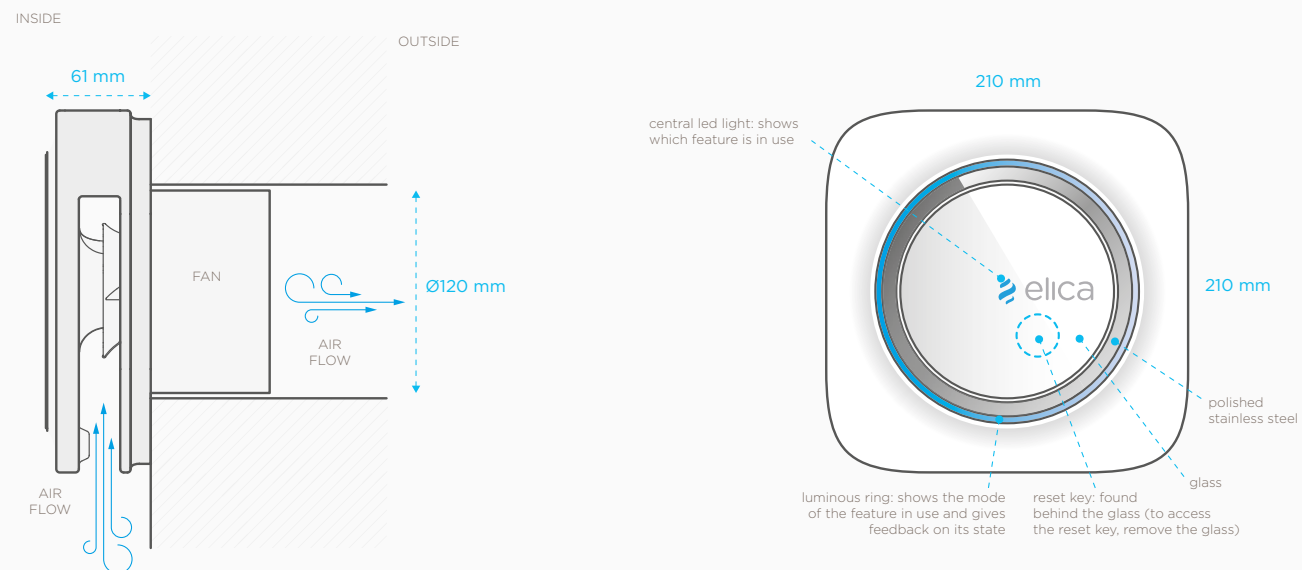

SIMPLICITY IS A GOAL

SNAP is not a dehumidifier and it does not need tanks or discharge pipes. 21x21cm of power in a design perfect for any environment.

Available in three colors:
white, taupe brown and black.

PRE-INSTALLATION

SNAP should communicate with the external surface of the building through a 120 mm hole, and should be linked to the power grid.

WHERE TO INSTALL

SNAP has been created for domestic and public spaces. Its advanced functionalities let SNAP bring concrete benefits in every environment in which it is installed. It is recommended, among others, for the kitchen, the living room, the bathroom, the bedroom, the office, every floor, including attics and basements.

LIGHT SIGNALS

Active Functions:	RGB CENTRAL LED
Working and other states:	RGB CROWN LED

DIMENSIONS

Wide:	210 mm
Tall:	210 mm
Deep:	61+69 mm
Hole (Ø)	119 mm

SYSTEM REQUIREMENTS

Wi-Fi connection	
Smartphone or Tablet:	with iOS 7 or later - with Android 4.03 or later