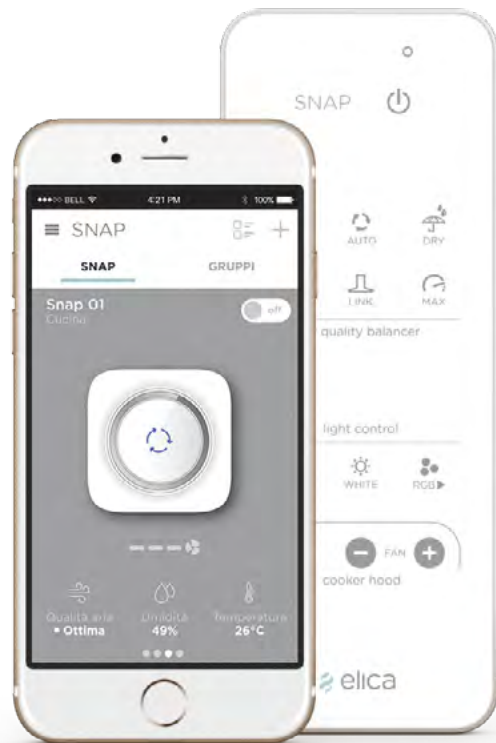

ONE DEVICE, FIVE FUNCTIONALITIES

AUTOMATIC

SNAP eliminates smells, polluting substances and humidity, automatically.

DETOX

SNAP intervenes on air quality eliminating every polluting substances.

DRY

SNAP detects humidity and activates automatically the air exchange system.

MANUAL

SNAP can be activated manually when you feel that you need its support.

LINK

SNAP can improve its performances if linked to your Elica hood.

YOUR AIR IN YOUR HANDS

You can have access to all advanced control features of your SNAP through the SNAP APP that allows you to analyze the real-time air quality and to set each function, wherever you are. The glass surface of the supplied remote control has the best touchscreen technology, to control SNAP from every corner of the room.

ZAMMCO513

DESIGN YOUR AIR

SNAP

AIR QUALITY BALANCER

Design Fabrizio Crisà

AVAILABLE ON ELICA.COM

DESIGN YOUR AIR

Snap **'Air Quality Balancer'** monitors and improves the quality of the air in your indoor environments by calibrating the device according to living space conditions and your needs and expectations. Three sensors, an innovative algorithm and a brushless motor activate automatically ensuring a complete exchange of fresh air. Its App and the GSM or Wi-Fi connectivity allow you to connect with SNAP and program it, wherever you may be.